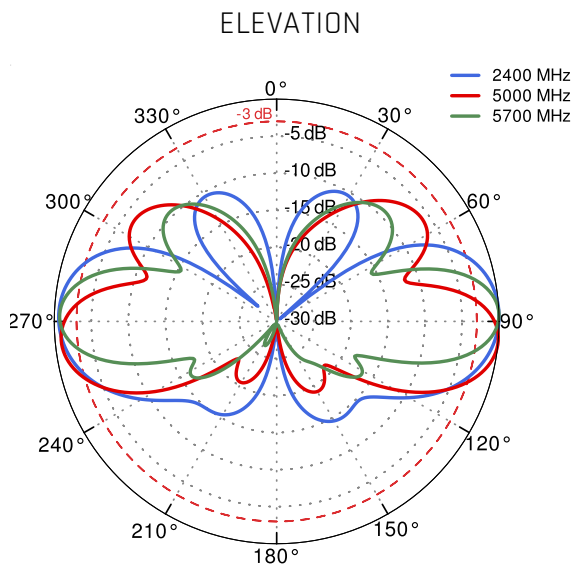

LTE ANTENNA SPECIFICATION

FREQUENCY	694 - 960 MHz 1.7 - 2.2 GHz 2.2 - 2.7 GHz
SUPPORTED LTE/5G BANDS	1, 2, 3, 4, 5, 7, 8, 9, 10, 12, 13, 14, 17, 18, 19, 20, 25, 26, 27, 28, 29, 30, 33, 34, 35, 36, 37, 38, 39, 40, 41, 44, 53, 65, 66, 67, 68, 69, 85, 103, n80, n81, n82, n83, n84, n86, n89, n90, n95, n97, n98, n100, n101, n256
GAIN	694 - 960 MHz : 2 dBi 1.7 - 2.2 GHz : 2 dBi 2.2 - 2.7 GHz : 4 dBi
VSWR	<1.60, max <2.00
BEAMWIDTH	360°/35° ±5°
POLARIZATION	Vertical
IMPEDANCE	50 Ω

WI-FI ANTENNA SPECIFICATION

FREQUENCY	2.4 - 2.5 GHz
GAIN	6 dBi
VSWR	<1.70, max <2.00
BEAMWIDTH	360°/25° ±5°
POLARIZATION	Vertical
IMPEDANCE	50 Ω

MECHANICAL SPECIFICATION

MATERIALS	ABS, aluminum, PTFE
CONNECTOR TYPE	RJ45
INGRESS PROTECTION	IP68
DIMENSIONS	160 x 160 x 240 mm 6.3 x 6.3 x 9.45 inch
WEIGHT	1.5 kg 3.31 lbs
OPERATING TEMPERATURE	From -40°C to 80°C From -40°F to 176°F
MAST DIAMETER	40-60 mm 1.57-2.36 inch

VSWR for Wi-Fi antenna

VSWSR for LTE antenna

Gain for Wi-Fi antenna

Gain for LTE antenna

LTE from 700MHz to 900MHz

LTE from 1.71GHz to 2.17GHz

LTE from 2.3GHz to 2.7GHz

Wi-Fi 2.4GHz and 5GHz

DIMENSIONS