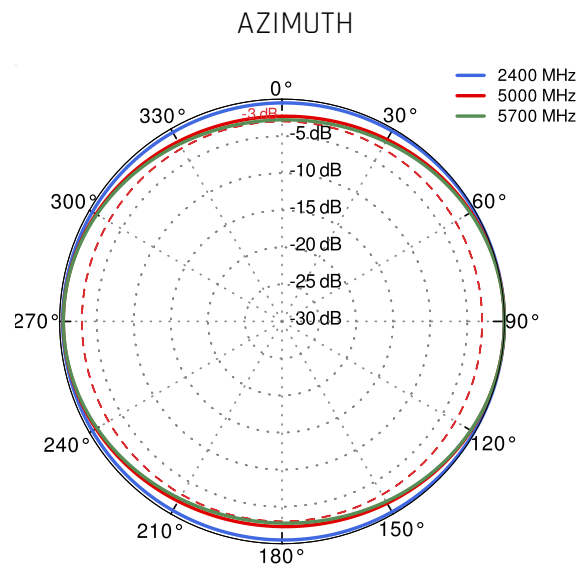

LTE ANTENNA SPECIFICATION

FREQUENCY	694 - 960 MHz 1.7 - 2.2 GHz 2.2 - 2.7 GHz
SUPPORTED LTE/5G BANDS	1, 2, 3, 4, 5, 7, 8, 9, 10, 12, 13, 14, 17, 18, 19, 20, 25, 26, 27, 28, 29, 30, 33, 34, 35, 36, 37, 38, 39, 40, 41, 44, 53, 65, 66, 67, 68, 69, 85, 103, n80, n81, n82, n83, n84, n86, n89, n90, n95, n97, n98, n100, n101, n256
GAIN	694 - 960 MHz : 2 dBi 1.7 - 2.2 GHz : 2 dBi 2.2 - 2.7 GHz : 4 dBi
VSWR	<1.60, max <2.00
BEAMWIDTH	360°/35° ±5°
POLARIZATION	Vertical
IMPEDANCE	50 Ω

WI-FI ANTENNA SPECIFICATION

FREQUENCY	2.4 - 2.5 GHz
GAIN	6 dBi
VSWR	<1.70, max <2.00
BEAMWIDTH	360°/25° ±5°
POLARIZATION	Vertical
IMPEDANCE	50 Ω

MECHANICAL SPECIFICATION

MATERIALS	ABS, aluminum, PTFE
CONNECTOR TYPE	RJ45
INGRESS PROTECTION	IP68
DIMENSIONS	160 x 160 x 240 mm 6.3 x 6.3 x 9.45 inch
WEIGHT	1.5 kg 3.31 lbs
OPERATING TEMPERATURE	From -40°C to 80°C From -40°F to 176°F
MAST DIAMETER	40-60 mm 1.57-2.36 inch

VSWR for Wi-Fi antenna

VSWSR for LTE antenna

Gain for Wi-Fi antenna

Gain for LTE antenna

LTE from 700MHz to 900MHz

LTE from 1.71GHz to 2.17GHz

LTE from 2.3GHz to 2.7GHz

Wi-Fi 2.4GHz and 5GHz

DIMENSIONS