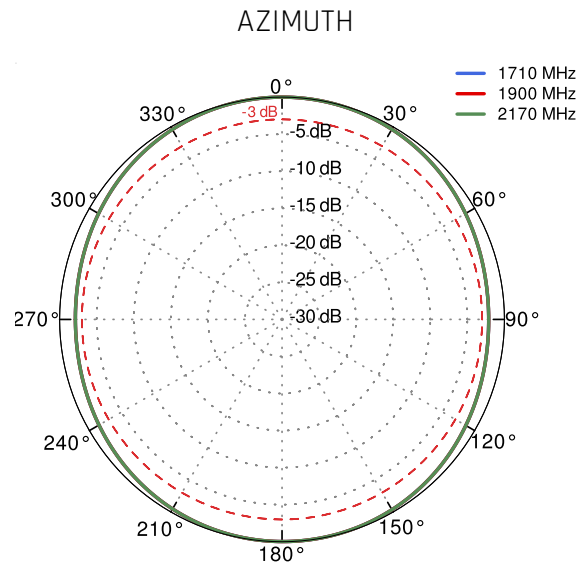

LTE ANTENNA SPECIFICATION

FREQUENCY	694 - 960 MHz 1.7 - 2.2 GHz 2.2 - 2.7 GHz
SUPPORTED LTE/5G BANDS	1, 2, 3, 4, 5, 7, 8, 9, 10, 12, 13, 14, 17, 18, 19, 20, 25, 26, 27, 28, 29, 30, 33, 34, 35, 36, 37, 38, 39, 40, 41, 44, 53, 65, 66, 67, 68, 69, 85, 103, n80, n81, n82, n83, n84, n86, n89, n90, n95, n97, n98, n100, n101, n256
GAIN	694 - 960 MHz : 2 dBi 1.7 - 2.2 GHz : 2 dBi 2.2 - 2.7 GHz : 4 dBi
VSWR	<1.60, max <2.00
BEAMWIDTH	360°/35° ±5°
POLARIZATION	Vertical
IMPEDANCE	50 Ω

WI-FI ANTENNA SPECIFICATION

FREQUENCY	2.4 - 2.5 GHz
GAIN	6 dBi
VSWR	<1.70, max <2.00
BEAMWIDTH	360°/25° ±5°
POLARIZATION	Vertical
IMPEDANCE	50 Ω

MECHANICAL SPECIFICATION

MATERIALS	ABS, aluminum, PTFE
CONNECTOR TYPE	RJ45
INGRESS PROTECTION	IP68
DIMENSIONS	160 x 160 x 240 mm 6.3 x 6.3 x 9.45 inch
WEIGHT	1.5 kg 3.31 lbs
OPERATING TEMPERATURE	From -40°C to 80°C From -40°F to 176°F
MAST DIAMETER	40-60 mm 1.57-2.36 inch

VSWR for Wi-Fi antenna

VSWSR for LTE antenna

Gain for Wi-Fi antenna

Gain for LTE antenna

LTE from 700MHz to 900MHz

LTE from 1.71GHz to 2.17GHz

LTE from 2.3GHz to 2.7GHz

Wi-Fi 2.4GHz and 5GHz

DIMENSIONS