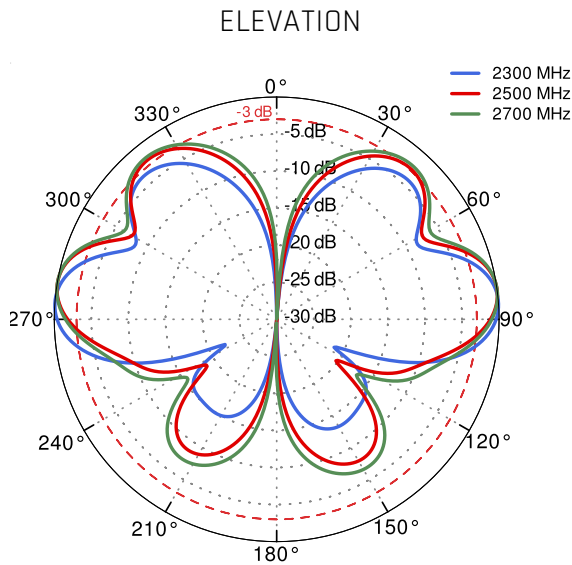

LTE ANTENNA SPECIFICATION

FREQUENCY	694 - 960 MHz 1.7 - 2.2 GHz 2.2 - 2.7 GHz
SUPPORTED LTE/5G BANDS	1, 2, 3, 4, 5, 7, 8, 9, 10, 12, 13, 14, 17, 18, 19, 20, 25, 26, 27, 28, 29, 30, 33, 34, 35, 36, 37, 38, 39, 40, 41, 44, 53, 65, 66, 67, 68, 69, 85, 103, n80, n81, n82, n83, n84, n86, n89, n90, n95, n97, n98, n100, n101, n256
GAIN	694 - 960 MHz : 2 dBi 1.7 - 2.2 GHz : 2 dBi 2.2 - 2.7 GHz : 4 dBi
VSWR	<1.60, max <2.00
BEAMWIDTH	360°/35° ±5°
POLARIZATION	Vertical
IMPEDANCE	50 Ω

WI-FI ANTENNA SPECIFICATION

FREQUENCY	2.4 - 2.5 GHz
GAIN	6 dBi
VSWR	<1.70, max <2.00
BEAMWIDTH	360°/25° ±5°
POLARIZATION	Vertical
IMPEDANCE	50 Ω

MECHANICAL SPECIFICATION

MATERIALS	ABS, aluminum, PTFE
CONNECTOR TYPE	RJ45
INGRESS PROTECTION	IP68
DIMENSIONS	160 x 160 x 240 mm 6.3 x 6.3 x 9.45 inch
WEIGHT	1.5 kg 3.31 lbs
OPERATING TEMPERATURE	From -40°C to 80°C From -40°F to 176°F
MAST DIAMETER	40-60 mm 1.57-2.36 inch

VSWR for Wi-Fi antenna

VSWSR for LTE antenna

Gain for Wi-Fi antenna

Gain for LTE antenna

LTE from 700MHz to 900MHz

LTE from 1.71GHz to 2.17GHz

LTE from 2.3GHz to 2.7GHz

Wi-Fi 2.4GHz and 5GHz

DIMENSIONS