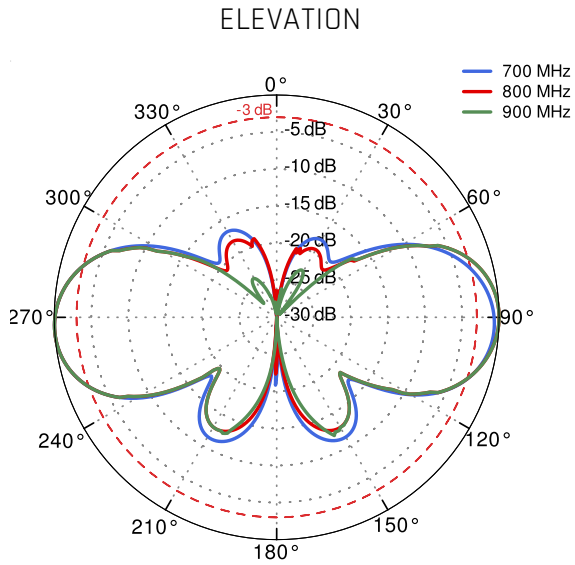

LTE ANTENNA SPECIFICATION

FREQUENCY	694 - 960 MHz 1.7 - 2.2 GHz 2.2 - 2.7 GHz
SUPPORTED LTE/5G BANDS	1, 2, 3, 4, 5, 7, 8, 9, 10, 12, 13, 14, 17, 18, 19, 20, 25, 26, 27, 28, 29, 30, 33, 34, 35, 36, 37, 38, 39, 40, 41, 44, 53, 65, 66, 67, 68, 69, 85, 103, n80, n81, n82, n83, n84, n86, n89, n90, n95, n97, n98, n100, n101, n256
GAIN	694 - 960 MHz : 2 dBi 1.7 - 2.2 GHz : 2 dBi 2.2 - 2.7 GHz : 4 dBi
VSWR	<1.60, max <2.00
BEAMWIDTH	360°/35° ±5°
POLARIZATION	Vertical
IMPEDANCE	50 Ω

WI-FI ANTENNA SPECIFICATION

FREQUENCY	2.4 - 2.5 GHz
GAIN	6 dBi
VSWR	<1.70, max <2.00
BEAMWIDTH	360°/25° ±5°
POLARIZATION	Vertical
IMPEDANCE	50 Ω

MECHANICAL SPECIFICATION

MATERIALS	ABS, aluminum, PTFE
CONNECTOR TYPE	RJ45
INGRESS PROTECTION	IP68
DIMENSIONS	160 x 160 x 240 mm 6.3 x 6.3 x 9.45 inch
WEIGHT	1.5 kg 3.31 lbs
OPERATING TEMPERATURE	From -40°C to 80°C From -40°F to 176°F
MAST DIAMETER	40-60 mm 1.57-2.36 inch

VSWR for Wi-Fi antenna

VSWSR for LTE antenna

Gain for Wi-Fi antenna

Gain for LTE antenna

LTE from 700MHz to 900MHz

LTE from 1.71GHz to 2.17GHz

LTE from 2.3GHz to 2.7GHz

Wi-Fi 2.4GHz and 5GHz

DIMENSIONS