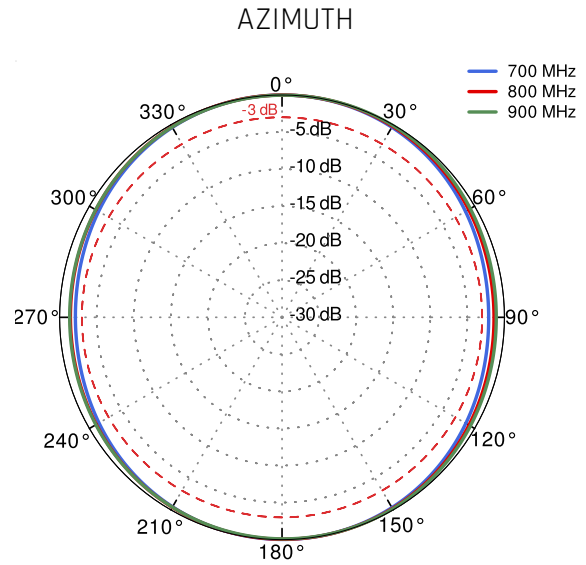

LTE ANTENNA SPECIFICATION

FREQUENCY	694 - 960 MHz 1.7 - 2.2 GHz 2.2 - 2.7 GHz
SUPPORTED LTE/5G BANDS	1, 2, 3, 4, 5, 7, 8, 9, 10, 12, 13, 14, 17, 18, 19, 20, 25, 26, 27, 28, 29, 30, 33, 34, 35, 36, 37, 38, 39, 40, 41, 44, 53, 65, 66, 67, 68, 69, 85, 103, n80, n81, n82, n83, n84, n86, n89, n90, n95, n97, n98, n100, n101, n256
GAIN	694 - 960 MHz : 2 dBi 1.7 - 2.2 GHz : 2 dBi 2.2 - 2.7 GHz : 4 dBi
VSWR	<1.60, max <2.00
BEAMWIDTH	360°/35° ±5°
POLARIZATION	Vertical
IMPEDANCE	50 Ω

WI-FI ANTENNA SPECIFICATION

FREQUENCY	2.4 - 2.5 GHz
GAIN	6 dBi
VSWR	<1.70, max <2.00
BEAMWIDTH	360°/25° ±5°
POLARIZATION	Vertical
IMPEDANCE	50 Ω

MECHANICAL SPECIFICATION

MATERIALS	ABS, aluminum, PTFE
CONNECTOR TYPE	RJ45
INGRESS PROTECTION	IP68
DIMENSIONS	160 x 160 x 240 mm 6.3 x 6.3 x 9.45 inch
WEIGHT	1.5 kg 3.31 lbs
OPERATING TEMPERATURE	From -40°C to 80°C From -40°F to 176°F
MAST DIAMETER	40-60 mm 1.57-2.36 inch

VSWR for Wi-Fi antenna

VSWSR for LTE antenna

Gain for Wi-Fi antenna

Gain for LTE antenna

LTE from 700MHz to 900MHz

LTE from 1.71GHz to 2.17GHz

LTE from 2.3GHz to 2.7GHz

Wi-Fi 2.4GHz and 5GHz

DIMENSIONS