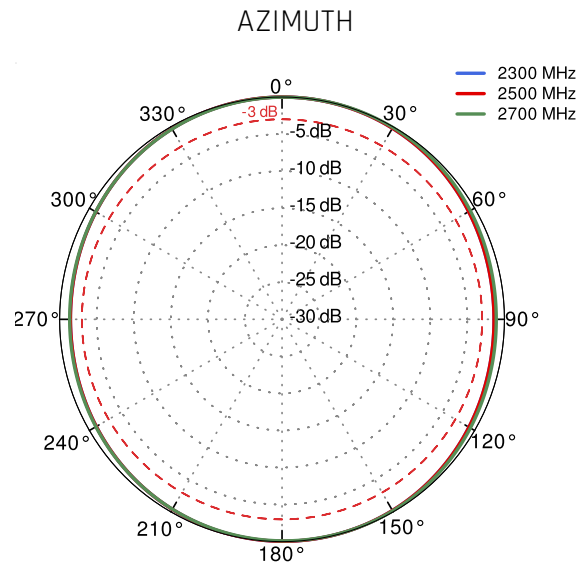

LTE ANTENNA SPECIFICATION

FREQUENCY	694 - 960 MHz 1.7 - 2.2 GHz 2.2 - 2.7 GHz
SUPPORTED LTE/5G BANDS	1, 2, 3, 4, 5, 7, 8, 9, 10, 12, 13, 14, 17, 18, 19, 20, 25, 26, 27, 28, 29, 30, 33, 34, 35, 36, 37, 38, 39, 40, 41, 44, 53, 65, 66, 67, 68, 69, 85, 103, n80, n81, n82, n83, n84, n86, n89, n90, n95, n97, n98, n100, n101, n256
GAIN	694 - 960 MHz : 2 dBi 1.7 - 2.2 GHz : 2 dBi 2.2 - 2.7 GHz : 4 dBi
VSWR	<1.60, max <2.00
BEAMWIDTH	360°/35° ±5°
POLARIZATION	Vertical
IMPEDANCE	50 Ω

WI-FI ANTENNA SPECIFICATION

FREQUENCY	2.4 - 2.5 GHz
GAIN	6 dBi
VSWR	<1.70, max <2.00
BEAMWIDTH	360°/25° ±5°
POLARIZATION	Vertical
IMPEDANCE	50 Ω

MECHANICAL SPECIFICATION

MATERIALS	ABS, aluminum, PTFE
CONNECTOR TYPE	RJ45
INGRESS PROTECTION	IP68
DIMENSIONS	160 x 160 x 240 mm 6.3 x 6.3 x 9.45 inch
WEIGHT	1.5 kg 3.31 lbs
OPERATING TEMPERATURE	From -40°C to 80°C From -40°F to 176°F
MAST DIAMETER	40-60 mm 1.57-2.36 inch

VSWR for Wi-Fi antenna

VSWSR for LTE antenna

Gain for Wi-Fi antenna

Gain for LTE antenna

LTE from 700MHz to 900MHz

LTE from 1.71GHz to 2.17GHz

LTE from 2.3GHz to 2.7GHz

Wi-Fi 2.4GHz and 5GHz

DIMENSIONS