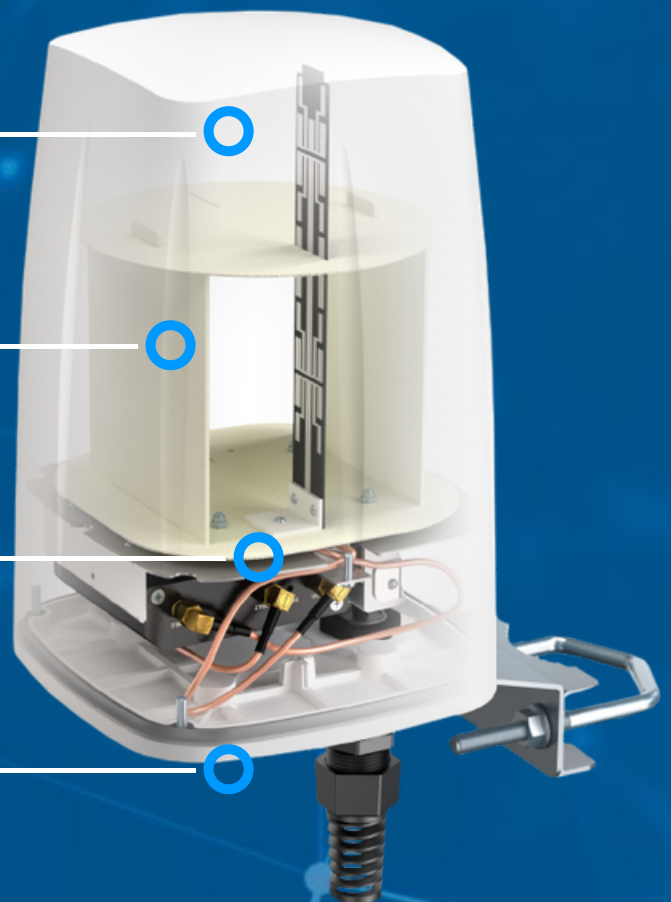

QuSpot for RUT2xx

Integrated multi-band LTE omni antenna + WiFi omni antenna + place to install Teltonika RUT241, RUT240, RUT230 or RUT200 (All-in-one)

QuSpot omnidirectional LTE antenna for Teltonika **RUT260, RUT241, RUT240, RUT230 or RUT200 routers** is a perfect outdoor device for mobile and fixed installations e.g. CCTV, hotspots, industrial areas, campervans, ships etc.. In addition to having omnidirectional, multi-band LTE antennas, **it has also embedded omnidirectional Wi-Fi antenna.** If you use RUT2xx with QuSpot antenna, you get an integrated complete solution with embedded router and multi band antennas in one enclosure.

WI-FI ANTENNA SPECIFICATION

FREQUENCY	2.4 - 2.5 GHz
GAIN	6 dBi
VSWR	<1.70, max <2.00
BEAMWIDTH	360°/25° ±5°
POLARIZATION	Vertical
IMPEDANCE	50 Ω

MECHANICAL SPECIFICATION

MATERIALS	ABS, aluminum, PTFE
CONNECTOR TYPE	RJ45
INGRESS PROTECTION	IP68
DIMENSIONS	160 x 160 x 240 mm 6.3 x 6.3 x 9.45 inch
WEIGHT	1.5 kg 3.31 lbs
OPERATING TEMPERATURE	From -40°C to 80°C From -40°F to 176°F
MAST DIAMETER	40-60 mm 1.57-2.36 inch

DIMENSIONS