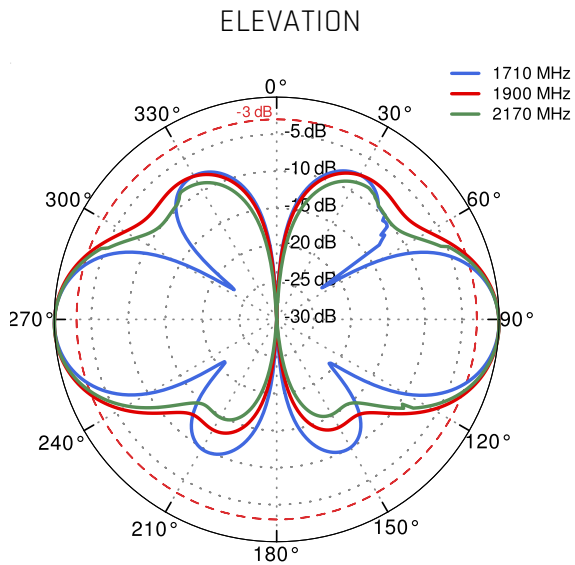

LTE ANTENNA SPECIFICATION

FREQUENCY	694 - 960 MHz 1.7 - 2.2 GHz 2.2 - 2.7 GHz
SUPPORTED LTE/5G BANDS	1, 2, 3, 4, 5, 7, 8, 9, 10, 12, 13, 14, 17, 18, 19, 20, 25, 26, 27, 28, 29, 30, 33, 34, 35, 36, 37, 38, 39, 40, 41, 44, 53, 65, 66, 67, 68, 69, 85, 103, n80, n81, n82, n83, n84, n86, n89, n90, n95, n97, n98, n100, n101, n256
GAIN	694 - 960 MHz : 2 dBi 1.7 - 2.2 GHz : 2 dBi 2.2 - 2.7 GHz : 4 dBi
VSWR	<1.60, max <2.00
BEAMWIDTH	360°/35° ±5°
POLARIZATION	Vertical
IMPEDANCE	50 Ω

WI-FI ANTENNA SPECIFICATION

FREQUENCY	2.4 - 2.5 GHz
GAIN	6 dBi
VSWR	<1.70, max <2.00
BEAMWIDTH	360°/25° ±5°
POLARIZATION	Vertical
IMPEDANCE	50 Ω

MECHANICAL SPECIFICATION

MATERIALS	ABS, aluminum, PTFE
CONNECTOR TYPE	RJ45
INGRESS PROTECTION	IP68
DIMENSIONS	160 x 160 x 240 mm 6.3 x 6.3 x 9.45 inch
WEIGHT	1.5 kg 3.31 lbs
OPERATING TEMPERATURE	From -40°C to 80°C From -40°F to 176°F
MAST DIAMETER	40-60 mm 1.57-2.36 inch

VSWR for Wi-Fi antenna

VSWSR for LTE antenna

Gain for Wi-Fi antenna

Gain for LTE antenna

LTE from 700MHz to 900MHz

LTE from 1.71GHz to 2.17GHz

LTE from 2.3GHz to 2.7GHz

Wi-Fi 2.4GHz and 5GHz

DIMENSIONS