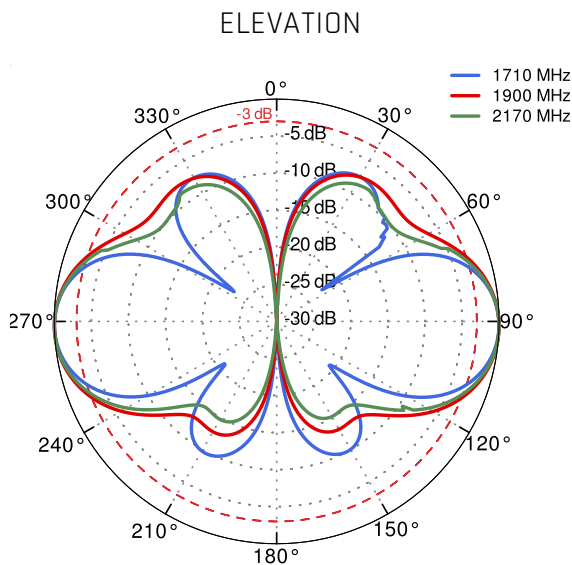

LTE ANTENNA SPECIFICATION

FREQUENCY	694 - 960 MHz 1.7 - 2.2 GHz 2.2 - 2.7 GHz
SUPPORTED LTE/5G BANDS	1, 2, 3, 4, 5, 7, 8, 9, 10, 12, 13, 14, 17, 18, 19, 20, 25, 26, 27, 28, 29, 30, 33, 34, 35, 36, 37, 38, 39, 40, 41, 44, 53, 65, 66, 67, 68, 69, 85, 103, n80, n81, n82, n83, n84, n85, n89, n90, n95, n97, n98, n100, n101, n256
GAIN	694 - 960 MHz : 2 dBi 1.7 - 2.2 GHz : 2 dBi 2.2 - 2.7 GHz : 4 dBi
VSWR	<1.60, max <2.00
BEAMWIDTH	360°/35° ±5°
POLARIZATION	Vertical
IMPEDANCE	50 Ω

WI-FI ANTENNA SPECIFICATION

FREQUENCY	2.4 - 2.5 GHz
GAIN	6 dBi
VSWR	<1.70, max <2.00
BEAMWIDTH	360°/25° ±5°
POLARIZATION	Vertical
IMPEDANCE	50 Ω

MECHANICAL SPECIFICATION

MATERIALS	ABS, aluminum, PTFE
CONNECTOR TYPE	RJ45
INGRESS PROTECTION	IP68
DIMENSIONS	160 x 160 x 240 mm 6.3 x 6.3 x 9.45 inch
WEIGHT	1.5 kg 3.31 lbs
OPERATING TEMPERATURE	From -40°C to 80°C From -40°F to 176°F
MAST DIAMETER	40-60 mm 1.57-2.36 inch

VSWR for Wi-Fi antenna

VSWSR for LTE antenna

Gain for Wi-Fi antenna

Gain for LTE antenna

LTE from 700MHz to 900MHz

LTE from 1.71GHz to 2.17GHz

LTE from 2.3GHz to 2.7GHz

Wi-Fi 2.4GHz and 5GHz

DIMENSIONS