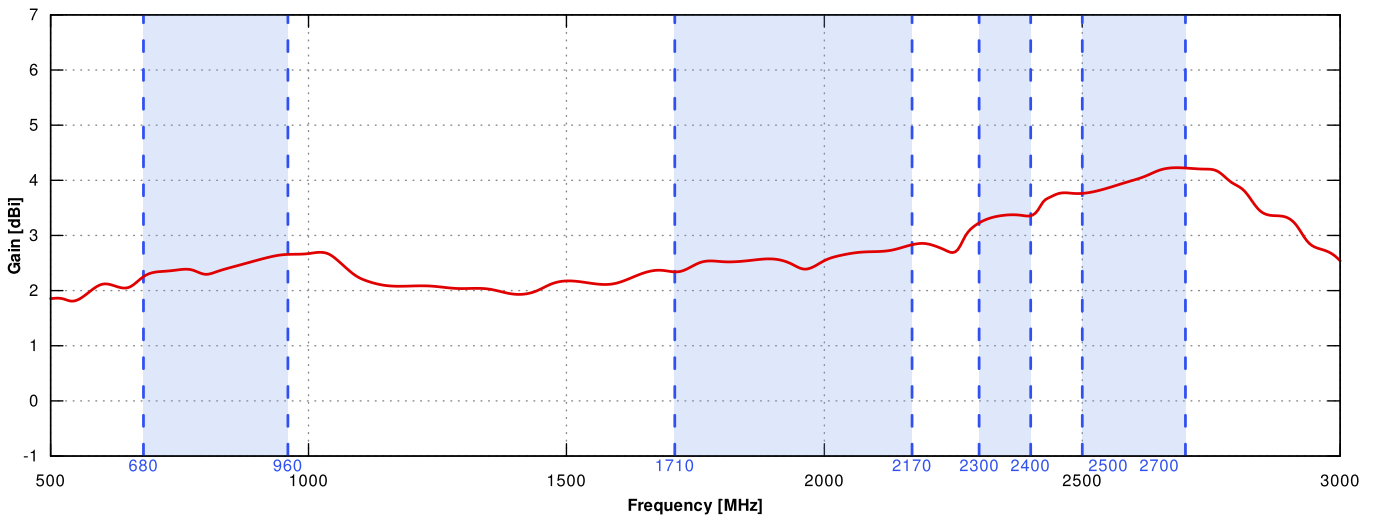

WI-FI ANTENNA SPECIFICATION

FREQUENCY	2.4 - 2.5 GHz
GAIN	6 dBi
VSWR	<1.70, max <2.00
BEAMWIDTH	360°/25° ±5°
POLARIZATION	Vertical
IMPEDANCE	50 Ω

MECHANICAL SPECIFICATION

MATERIALS	ABS, aluminum, PTFE
CONNECTOR TYPE	RJ45
INGRESS PROTECTION	IP68
DIMENSIONS	160 x 160 x 240 mm 6.3 x 6.3 x 9.45 inch
WEIGHT	1.5 kg 3.31 lbs
OPERATING TEMPERATURE	From -40°C to 80°C From -40°F to 176°F
MAST DIAMETER	40-60 mm 1.57-2.36 inch

7

38

41

53

69

n90

 2700
MHz

PLOTS

VSWR for Wi-Fi antenna

VSWSR for LTE antenna

Gain for Wi-Fi antenna

Gain for LTE antenna

LTE from 700MHz to 900MHz

LTE from 1.71GHz to 2.17GHz

LTE from 2.3GHz to 2.7GHz

Wi-Fi 2.4GHz and 5GHz

DIMENSIONS