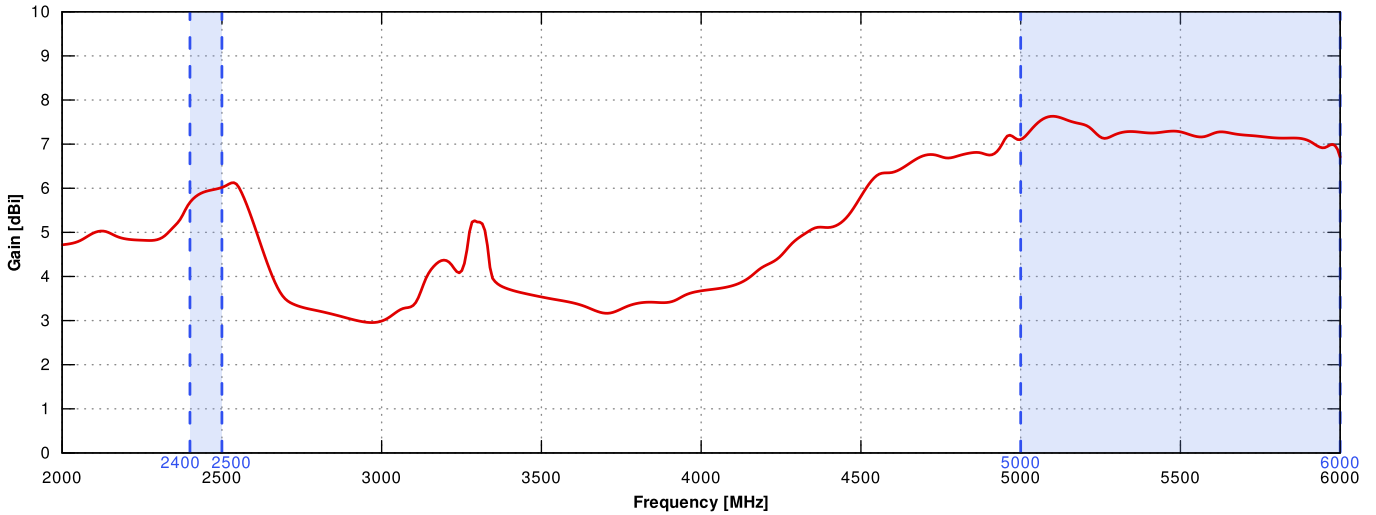

WI-FI ANTENNA SPECIFICATION

FREQUENCY	2.4 - 2.5 GHz
GAIN	6 dBi
VSWR	<1.70, max <2.00
BEAMWIDTH	360°/25° ±5°
POLARIZATION	Vertical
IMPEDANCE	50 Ω

MECHANICAL SPECIFICATION

MATERIALS	ABS, aluminum, PTFE
CONNECTOR TYPE	RJ45
INGRESS PROTECTION	IP68
DIMENSIONS	160 x 160 x 240 mm 6.3 x 6.3 x 9.45 inch
WEIGHT	1.5 kg 3.31 lbs
OPERATING TEMPERATURE	From -40°C to 80°C From -40°F to 176°F
MAST DIAMETER	40-60 mm 1.57-2.36 inch

7

38

41

53

69

n90

 2700
MHz

PLOTS

VSWR for Wi-Fi antenna

VSWSR for LTE antenna

Gain for Wi-Fi antenna

Gain for LTE antenna

LTE from 700MHz to 900MHz

LTE from 1.71GHz to 2.17GHz

LTE from 2.3GHz to 2.7GHz

Wi-Fi 2.4GHz and 5GHz

DIMENSIONS