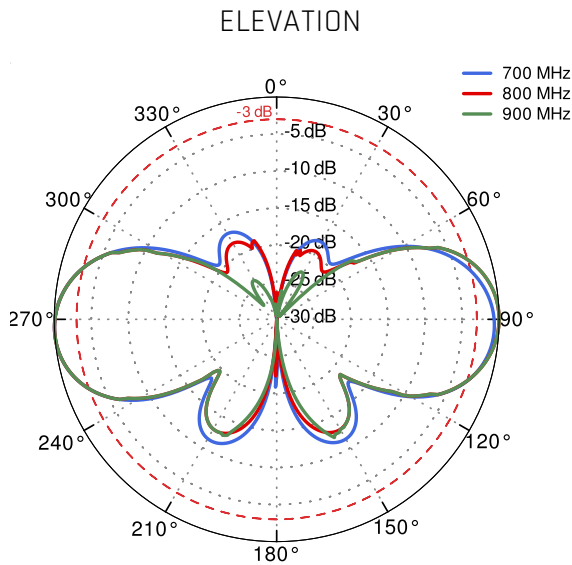

LTE ANTENNA SPECIFICATION

FREQUENCY	694 - 960 MHz 1.7 - 2.2 GHz 2.2 - 2.7 GHz
SUPPORTED LTE/5G BANDS	1, 2, 3, 4, 5, 7, 8, 9, 10, 12, 13, 14, 17, 18, 19, 20, 25, 26, 27, 28, 29, 30, 33, 34, 35, 36, 37, 38, 39, 40, 41, 44, 53, 65, 66, 67, 68, 69, 85, 103, n80, n81, n82, n83, n84, n85, n89, n90, n95, n97, n98, n100, n101, n256
GAIN	694 - 960 MHz : 2 dBi 1.7 - 2.2 GHz : 2 dBi 2.2 - 2.7 GHz : 4 dBi
VSWR	<1.60, max <2.00
BEAMWIDTH	360°/35° ±5°
POLARIZATION	Vertical
IMPEDANCE	50 Ω

WI-FI ANTENNA SPECIFICATION

FREQUENCY	2.4 - 2.5 GHz
GAIN	6 dBi
VSWR	<1.70, max <2.00
BEAMWIDTH	360°/25° ±5°
POLARIZATION	Vertical
IMPEDANCE	50 Ω

MECHANICAL SPECIFICATION

MATERIALS	ABS, aluminum, PTFE
CONNECTOR TYPE	RJ45
INGRESS PROTECTION	IP68
DIMENSIONS	160 x 160 x 240 mm 6.3 x 6.3 x 9.45 inch
WEIGHT	1.5 kg 3.31 lbs
OPERATING TEMPERATURE	From -40°C to 80°C From -40°F to 176°F
MAST DIAMETER	40-60 mm 1.57-2.36 inch

VSWR for Wi-Fi antenna

VSWSR for LTE antenna

Gain for Wi-Fi antenna

Gain for LTE antenna

LTE from 700MHz to 900MHz

LTE from 1.71GHz to 2.17GHz

LTE from 2.3GHz to 2.7GHz

Wi-Fi 2.4GHz and 5GHz

DIMENSIONS