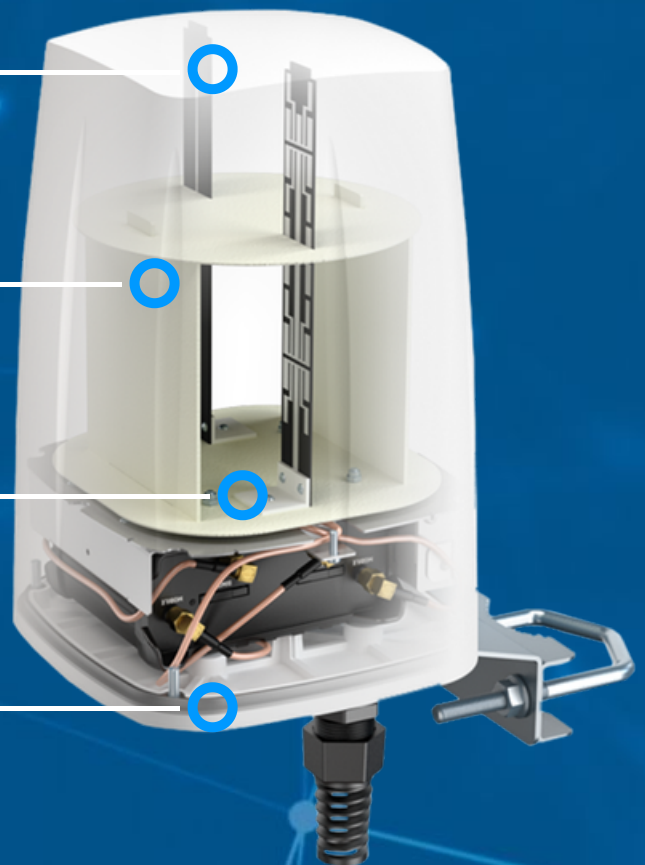

QuSpot for Teltonika RUT956/RUT955

Integrated multi-band LTE omni antennas + WiFi omni antennas + place to install Teltonika RUT956 or RUT955 (All-in-one)

QuSpot omni LTE antenna for Teltonika **RUT956, RUT955 or RUT906** router is a perfect outdoor device for mobile and fixed installations like industrial, CCTV, hotspots, yachts, boats, campers, RV etc. **It has embedded also omni Wi-Fi and GPS antenna.** If you use **RUT956, RUT955 or RUT906** with QuSpot antenna, you get an integrated complete solution with embedded router and multi band antennas in one enclosure.

WI-FI ANTENNA SPECIFICATION

FREQUENCY	2.4 - 2.5 GHz
GAIN	6 dBi
VSWR	<1.70, max <2.00
BEAMWIDTH	360°/25° ±5°
POLARIZATION	Vertical
IMPEDANCE	50 Ω

MECHANICAL SPECIFICATION

MATERIALS	ABS, aluminum, PTFE
CONNECTOR TYPE	RJ45
INGRESS PROTECTION	IP68
DIMENSIONS	160 x 160 x 240 mm 6.3 x 6.3 x 9.45 inch
WEIGHT	1.5 kg 3.31 lbs
OPERATING TEMPERATURE	From -40°C to 80°C From -40°F to 176°F
MAST DIAMETER	40-60 mm 1.57-2.36 inch

DIMENSIONS