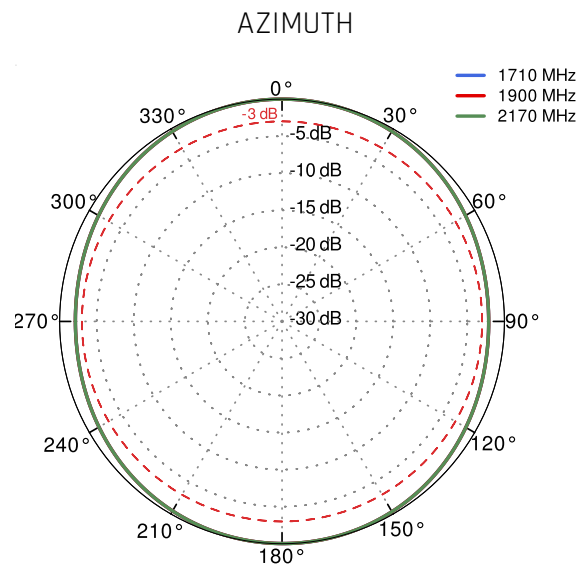

LTE ANTENNA SPECIFICATION

FREQUENCY	694 - 960 MHz 1.7 - 2.2 GHz 2.2 - 2.7 GHz
SUPPORTED LTE/5G BANDS	1, 2, 3, 4, 5, 7, 8, 9, 10, 12, 13, 14, 17, 18, 19, 20, 25, 26, 27, 28, 29, 30, 33, 34, 35, 36, 37, 38, 39, 40, 41, 44, 53, 65, 66, 67, 68, 69, 85, 103, n80, n81, n82, n83, n84, n85, n89, n90, n95, n97, n98, n100, n101, n256
GAIN	694 - 960 MHz : 2 dBi 1.7 - 2.2 GHz : 2 dBi 2.2 - 2.7 GHz : 4 dBi
VSWR	<1.60, max <2.00
BEAMWIDTH	360°/35° ±5°
POLARIZATION	Vertical
IMPEDANCE	50 Ω

WI-FI ANTENNA SPECIFICATION

FREQUENCY	2.4 - 2.5 GHz
GAIN	6 dBi
VSWR	<1.70, max <2.00
BEAMWIDTH	360°/25° ±5°
POLARIZATION	Vertical
IMPEDANCE	50 Ω

MECHANICAL SPECIFICATION

MATERIALS	ABS, aluminum, PTFE
CONNECTOR TYPE	RJ45
INGRESS PROTECTION	IP68
DIMENSIONS	160 x 160 x 240 mm 6.3 x 6.3 x 9.45 inch
WEIGHT	1.5 kg 3.31 lbs
OPERATING TEMPERATURE	From -40°C to 80°C From -40°F to 176°F
MAST DIAMETER	40-60 mm 1.57-2.36 inch

VSWR for Wi-Fi antenna

VSWSR for LTE antenna

Gain for Wi-Fi antenna

Gain for LTE antenna

LTE from 700MHz to 900MHz

LTE from 1.71GHz to 2.17GHz

LTE from 2.3GHz to 2.7GHz

Wi-Fi 2.4GHz and 5GHz

DIMENSIONS