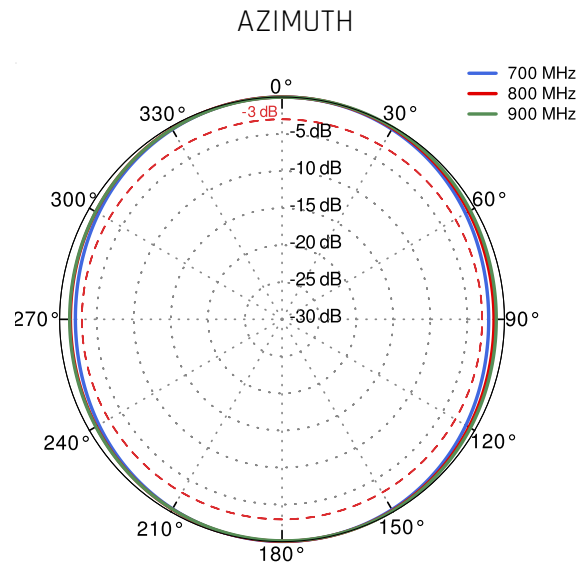

LTE ANTENNA SPECIFICATION

FREQUENCY	694 - 960 MHz 1.7 - 2.2 GHz 2.2 - 2.7 GHz
SUPPORTED LTE/5G BANDS	1, 2, 3, 4, 5, 7, 8, 9, 10, 12, 13, 14, 17, 18, 19, 20, 25, 26, 27, 28, 29, 30, 33, 34, 35, 36, 37, 38, 39, 40, 41, 44, 53, 65, 66, 67, 68, 69, 85, 103, n80, n81, n82, n83, n84, n85, n89, n90, n95, n97, n98, n100, n101, n256
GAIN	694 - 960 MHz : 2 dBi 1.7 - 2.2 GHz : 2 dBi 2.2 - 2.7 GHz : 4 dBi
VSWR	<1.60, max <2.00
BEAMWIDTH	360°/35° ±5°
POLARIZATION	Vertical
IMPEDANCE	50 Ω

WI-FI ANTENNA SPECIFICATION

FREQUENCY	2.4 - 2.5 GHz
GAIN	6 dBi
VSWR	<1.70, max <2.00
BEAMWIDTH	360°/25° ±5°
POLARIZATION	Vertical
IMPEDANCE	50 Ω

MECHANICAL SPECIFICATION

MATERIALS	ABS, aluminum, PTFE
CONNECTOR TYPE	RJ45
INGRESS PROTECTION	IP68
DIMENSIONS	160 x 160 x 240 mm 6.3 x 6.3 x 9.45 inch
WEIGHT	1.5 kg 3.31 lbs
OPERATING TEMPERATURE	From -40°C to 80°C From -40°F to 176°F
MAST DIAMETER	40-60 mm 1.57-2.36 inch

VSWR for Wi-Fi antenna

VSWSR for LTE antenna

Gain for Wi-Fi antenna

Gain for LTE antenna

LTE from 700MHz to 900MHz

LTE from 1.71GHz to 2.17GHz

LTE from 2.3GHz to 2.7GHz

Wi-Fi 2.4GHz and 5GHz

DIMENSIONS