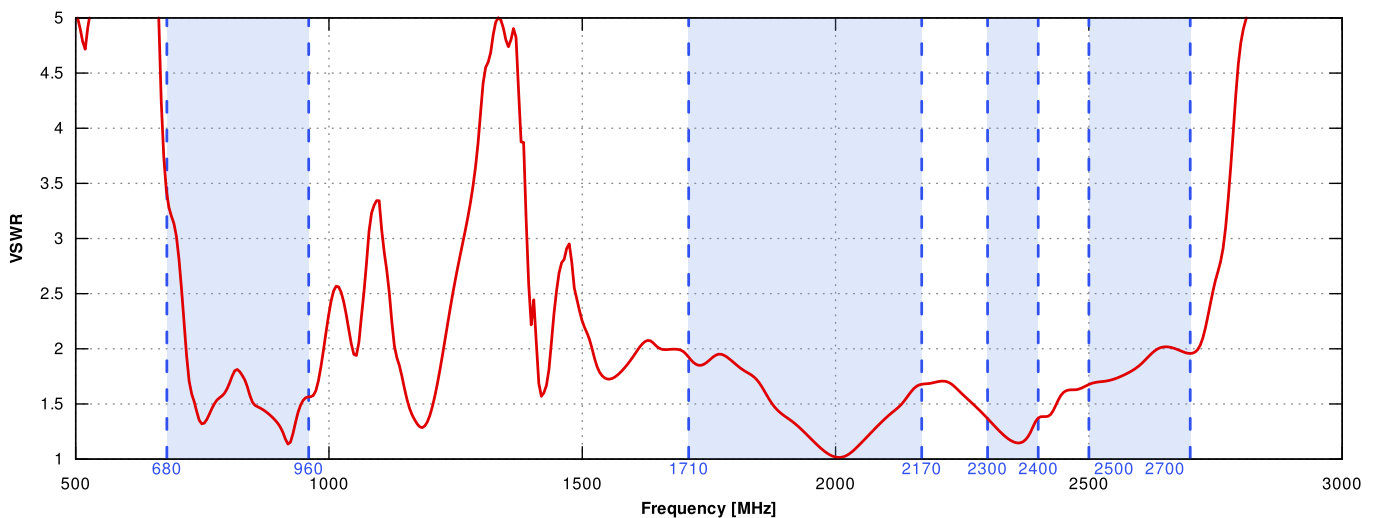

WI-FI ANTENNA SPECIFICATION

FREQUENCY	2.4 - 2.5 GHz
GAIN	6 dBi
VSWR	<1.70, max <2.00
BEAMWIDTH	360°/25° ±5°
POLARIZATION	Vertical
IMPEDANCE	50 Ω

MECHANICAL SPECIFICATION

MATERIALS	ABS, aluminum, PTFE
CONNECTOR TYPE	RJ45
INGRESS PROTECTION	IP68
DIMENSIONS	160 x 160 x 240 mm 6.3 x 6.3 x 9.45 inch
WEIGHT	1.5 kg 3.31 lbs
OPERATING TEMPERATURE	From -40°C to 80°C From -40°F to 176°F
MAST DIAMETER	40-60 mm 1.57-2.36 inch

LTE / 4G WCS DARS

 2300
MHz

30

40

n97

 2400
MHz

LTE / 4G

 2400
MHz

7

38

41

53

69

n90

 2700
MHz

PLOTS

VSWR for Wi-Fi antenna

VSWSR for LTE antenna

Gain for Wi-Fi antenna

Gain for LTE antenna

LTE from 700MHz to 900MHz

LTE from 1.71GHz to 2.17GHz

LTE from 2.3GHz to 2.7GHz

Wi-Fi 2.4GHz and 5GHz