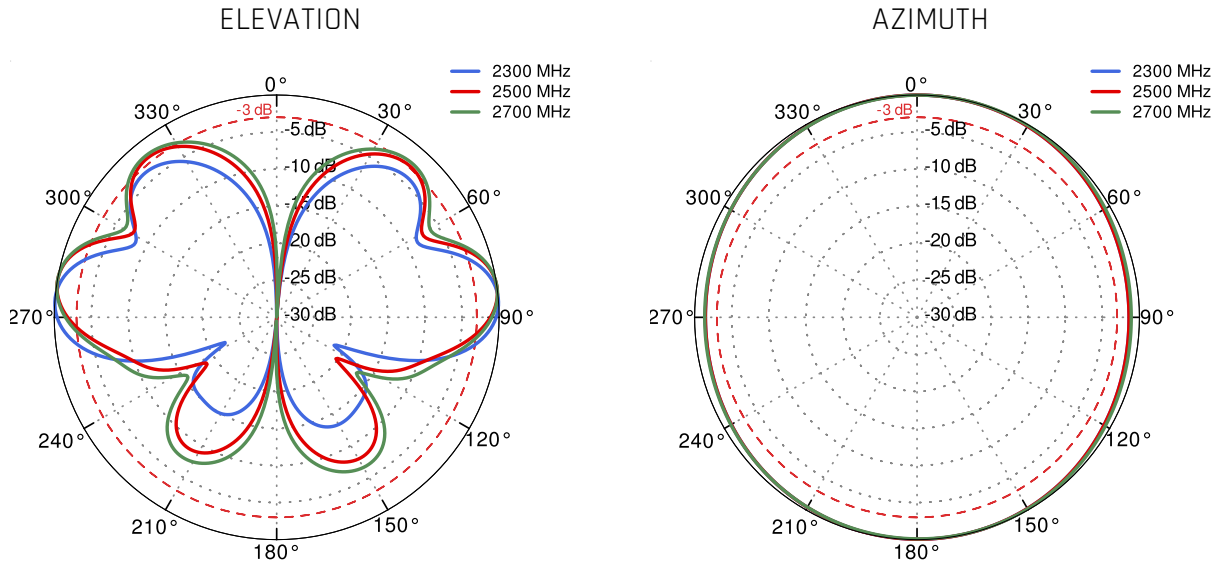

LTE ANTENNA SPECIFICATION

FREQUENCY	694 - 960 MHz 1.7 - 2.2 GHz 2.2 - 2.7 GHz
SUPPORTED LTE/5G BANDS	1, 2, 3, 4, 5, 7, 8, 9, 10, 12, 13, 14, 17, 18, 19, 20, 25, 26, 27, 28, 29, 30, 33, 34, 35, 36, 37, 38, 39, 40, 41, 44, 53, 65, 66, 67, 68, 69, 85, 103, n80, n81, n82, n83, n84, n85, n89, n90, n95, n97, n98, n100, n101, n256
GAIN	694 - 960 MHz : 2 dBi 1.7 - 2.2 GHz : 2 dBi 2.2 - 2.7 GHz : 4 dBi
VSWR	<1.60, max <2.00
BEAMWIDTH	360°/35° ±5°
POLARIZATION	Vertical
IMPEDANCE	50 Ω

WI-FI ANTENNA SPECIFICATION

FREQUENCY	2.4 - 2.5 GHz
GAIN	6 dBi
VSWR	<1.70, max <2.00
BEAMWIDTH	360°/25° ±5°
POLARIZATION	Vertical
IMPEDANCE	50 Ω

MECHANICAL SPECIFICATION

MATERIALS	ABS, aluminum, PTFE
CONNECTOR TYPE	RJ45
INGRESS PROTECTION	IP68
DIMENSIONS	160 x 160 x 240 mm 6.3 x 6.3 x 9.45 inch
WEIGHT	1.5 kg 3.31 lbs
OPERATING TEMPERATURE	From -40°C to 80°C From -40°F to 176°F
MAST DIAMETER	40-60 mm 1.57-2.36 inch

VSWR for Wi-Fi antenna

VSWSR for LTE antenna

Gain for Wi-Fi antenna

Gain for LTE antenna

LTE from 700MHz to 900MHz

LTE from 1.71GHz to 2.17GHz

LTE from 2.3GHz to 2.7GHz

Wi-Fi 2.4GHz and 5GHz

DIMENSIONS