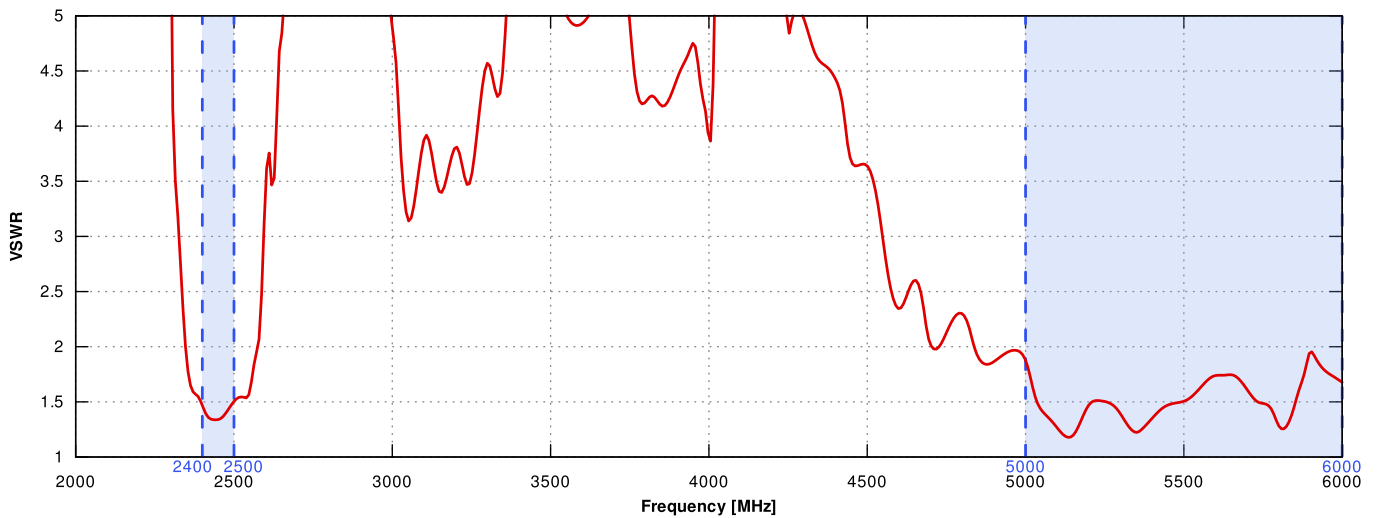

WI-FI ANTENNA SPECIFICATION

FREQUENCY	2.4 - 2.5 GHz
GAIN	6 dBi
VSWR	<1.70, max <2.00
BEAMWIDTH	360°/25° ±5°
POLARIZATION	Vertical
IMPEDANCE	50 Ω

MECHANICAL SPECIFICATION

MATERIALS	ABS, aluminum, PTFE
CONNECTOR TYPE	RJ45
INGRESS PROTECTION	IP68
DIMENSIONS	160 x 160 x 240 mm 6.3 x 6.3 x 9.45 inch
WEIGHT	1.5 kg 3.31 lbs
OPERATING TEMPERATURE	From -40°C to 80°C From -40°F to 176°F
MAST DIAMETER	40-60 mm 1.57-2.36 inch

LTE / 4G WCS DARS

 2300
MHz

30

40

n97

 2400
MHz

LTE / 4G

 2400
MHz

7

38

41

53

69

n90

 2700
MHz

PLOTS

VSWR for Wi-Fi antenna

VSWSR for LTE antenna

Gain for Wi-Fi antenna

Gain for LTE antenna

LTE from 700MHz to 900MHz

LTE from 1.71GHz to 2.17GHz

LTE from 2.3GHz to 2.7GHz

Wi-Fi 2.4GHz and 5GHz