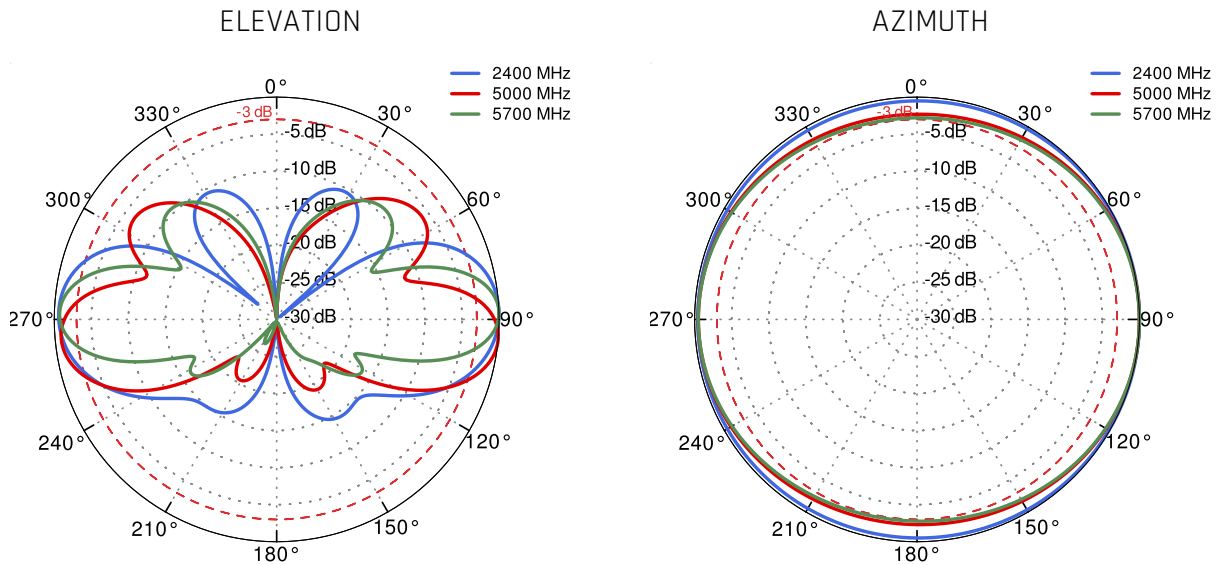

LTE ANTENNA SPECIFICATION

FREQUENCY	694 - 960 MHz 1.7 - 2.2 GHz 2.2 - 2.7 GHz
SUPPORTED LTE/5G BANDS	1, 2, 3, 4, 5, 7, 8, 9, 10, 12, 13, 14, 17, 18, 19, 20, 25, 26, 27, 28, 29, 30, 33, 34, 35, 36, 37, 38, 39, 40, 41, 44, 53, 65, 66, 67, 68, 69, 85, 103, n80, n81, n82, n83, n84, n85, n89, n90, n95, n97, n98, n100, n101, n256
GAIN	694 - 960 MHz : 2 dBi 1.7 - 2.2 GHz : 2 dBi 2.2 - 2.7 GHz : 4 dBi
VSWR	<1.60, max <2.00
BEAMWIDTH	360°/35° ±5°
POLARIZATION	Vertical
IMPEDANCE	50 Ω

WI-FI ANTENNA SPECIFICATION

FREQUENCY	2.4 - 2.5 GHz
GAIN	6 dBi
VSWR	<1.70, max <2.00
BEAMWIDTH	360°/25° ±5°
POLARIZATION	Vertical
IMPEDANCE	50 Ω

MECHANICAL SPECIFICATION

MATERIALS	ABS, aluminum, PTFE
CONNECTOR TYPE	RJ45
INGRESS PROTECTION	IP68
DIMENSIONS	160 x 160 x 240 mm 6.3 x 6.3 x 9.45 inch
WEIGHT	1.5 kg 3.31 lbs
OPERATING TEMPERATURE	From -40°C to 80°C From -40°F to 176°F
MAST DIAMETER	40-60 mm 1.57-2.36 inch

VSWR for Wi-Fi antenna

VSWSR for LTE antenna

Gain for Wi-Fi antenna

Gain for LTE antenna

LTE from 700MHz to 900MHz

LTE from 1.71GHz to 2.17GHz

LTE from 2.3GHz to 2.7GHz

Wi-Fi 2.4GHz and 5GHz

DIMENSIONS