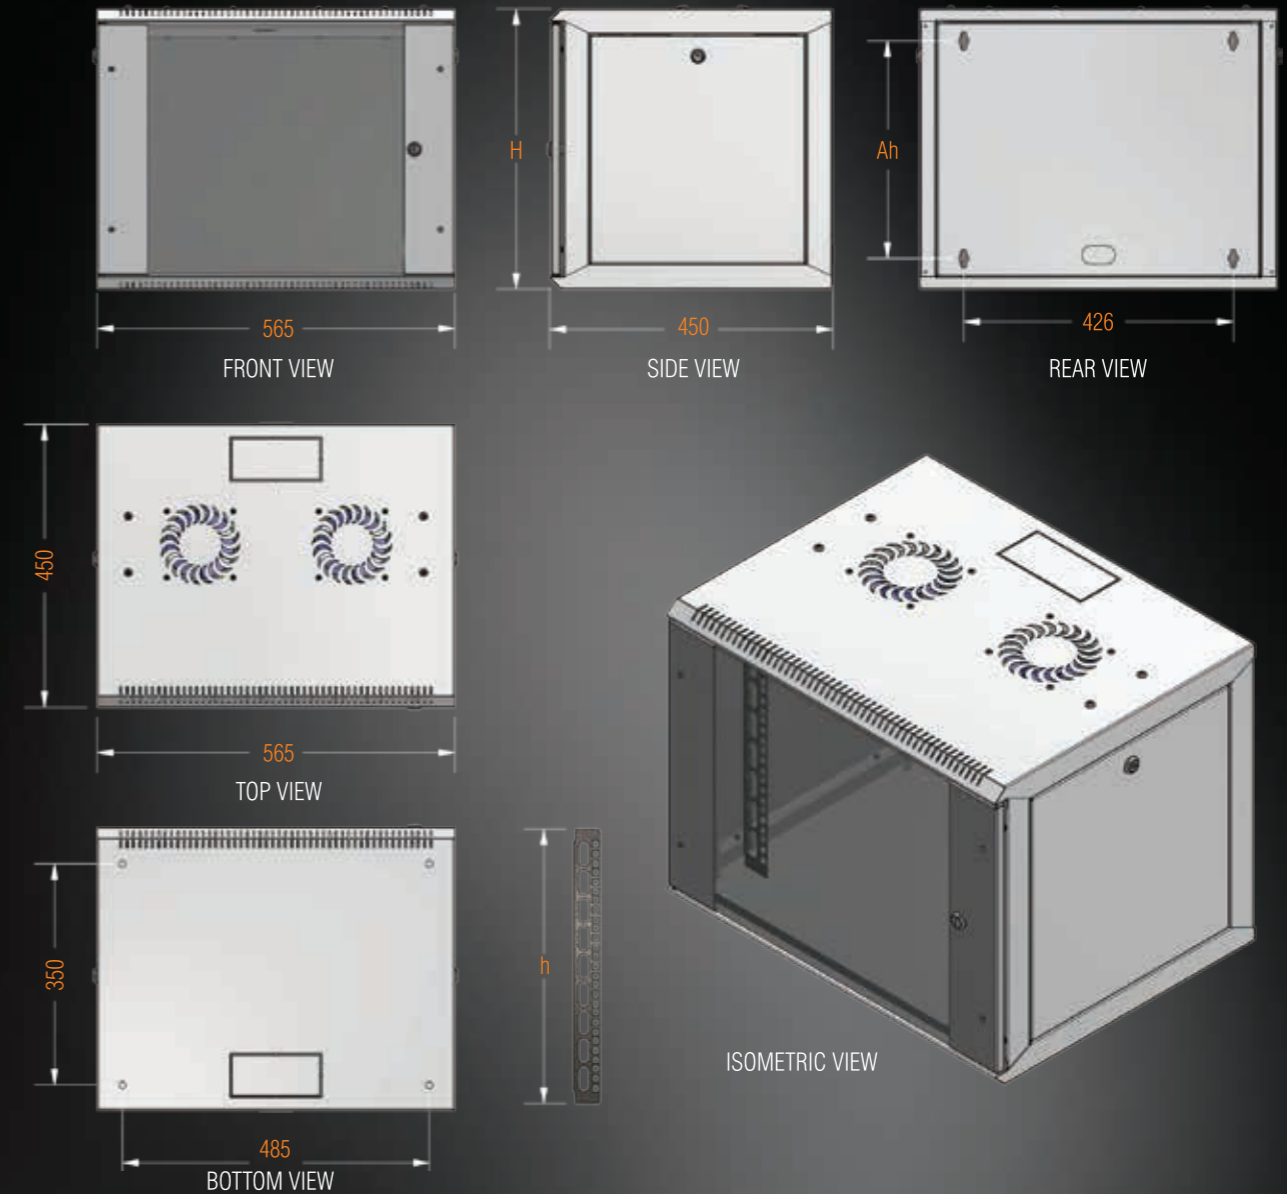

MODULAR STRUCTURE

All unassembled COM-BOX cabinets are delivered in single packs offering protection for the transport.

UNASSEMBLED COST ADVANTAGE

With unassembled delivery option, the cabinet provides 75% space saving ensuring 75% transport and stock advantage.

COM-BOX WALL TYPE UNASSEMBLED CABINETS W=565mm D=450mm

Product Code	Product Description	h Measurement (U)	Product Dimensions WxDxH (mm)	Width: Between Rails	Ah Wall Mounting Hole Gaps (mm)	h Measurement (mm)	Package Dimensions WxDxH (mm)	Number in the Package (pcs)	Product Net Weight (kg)	Product Gross Weight (kg)	Number on Pallet (pcs)	Pallet Dimensions WxDxH (mm)	Pallet Weight (kg)	DEPTH: Between rail and rear panel (mm)
MR.WTC06U45DE.XX	6U W=565mm D=450mm Demonte COM-BOX	6U	565x450x310	19"	212	300	585x470x330	1	10,0	11,5	20	1200x1300x2400	436	443
MR.WTC07U45DE.XX	7U W=565mm D=450mm Demonte COM-BOX	7U	565x450x355	19"	256	345	585x470x375	1	12,0	13,5	20	1200x1300x2400	436	443
MR.WTC09U45DE.XX	9U W=565mm D=450mm Demonte COM-BOX	9U	565x450x445	19"	345	435	585x470x465	1	15,0	16,5	16	1200x1300x2280	390	443
MR.WTC12U45DE.XX	12U W=565mm D=450mm Demonte COM-BOX	12U	565x450x580	19"	479	568	585x470x600	1	19,9	21,4	12	1200x1300x2150	350	443
MR.WTC16U45DE.XX	16U W=565mm D=450mm Demonte COM-BOX	16U	565x450x755	19"	657	746	585x470x775	1	26,5	28,0	10	1200x1300x2450	346	443
MR.WTC20U45DE.XX	20U W=565mm D=450mm Demonte COM-BOX	20U	565x450x935	19"	835	924	585x470x955	1	33,2	34,7	8	1200x1300x2250	322	443

COM-BOX WALL TYPE UNASSEMBLED CABINETS W=565mm D=600mm

Product Code	Product Description	h Measurement (U)	Product Dimensions WxDxH (mm)	Width: Between Rails	Ah Wall Mounting Hole Gaps (mm)	h Measurement (mm)	Package Dimensions WxDxH (mm)	Number in the Package (pcs)	Product Net Weight (kg)	Product Gross Weight (kg)	Number on Pallet (pcs)	Pallet Dimensions WxDxH (mm)	Pallet Weight (kg)	DEPTH: Between rail and rear panel (mm)
MR.WTC06U60DE.XX	6U W=565mm D=600mm Demonte COM-BOX	6U	565x600x310	19"	212	300	585x620x330	1	13,5	15,0	20	1200x1300x2400	436	593
MR.WTC07U60DE.XX	7U W=565mm D=600mm Demonte COM-BOX	7U	565x600x355	19"	256	345	585x620x375	1	15,5	17,0	20	1200x1300x2400	436	593
MR.WTC09U60DE.XX	9U W=565mm D=600mm Demonte COM-BOX	9U	565x600x445	19"	345	435	585x620x465	1	18,5	20,0	16	1200x1300x2280	390	593
MR.WTC12U60DE.XX	12U W=565mm D=600mm Demonte COM-BOX	12U	565x600x580	19"	479	568	585x620x600	1	23,4	24,9	12	1200x1300x2150	350	593
MR.WTC16U60DE.XX	16U W=565mm D=600mm Demonte COM-BOX	16U	565x600x755	19"	657	746	585x620x775	1	30,0	31,5	10	1200x1300x2450	346	593
MR.WTC20U60DE.XX	20U W=565mm D=600mm Demonte COM-BOX	20U	565x600x935	19"	835	924	585x620x955	1	36,7	38,2	8	1200x1300x2250	322	593

COM-BOX WALL TYPE ASSEMBLED CABINETS W=565mm D=450mm