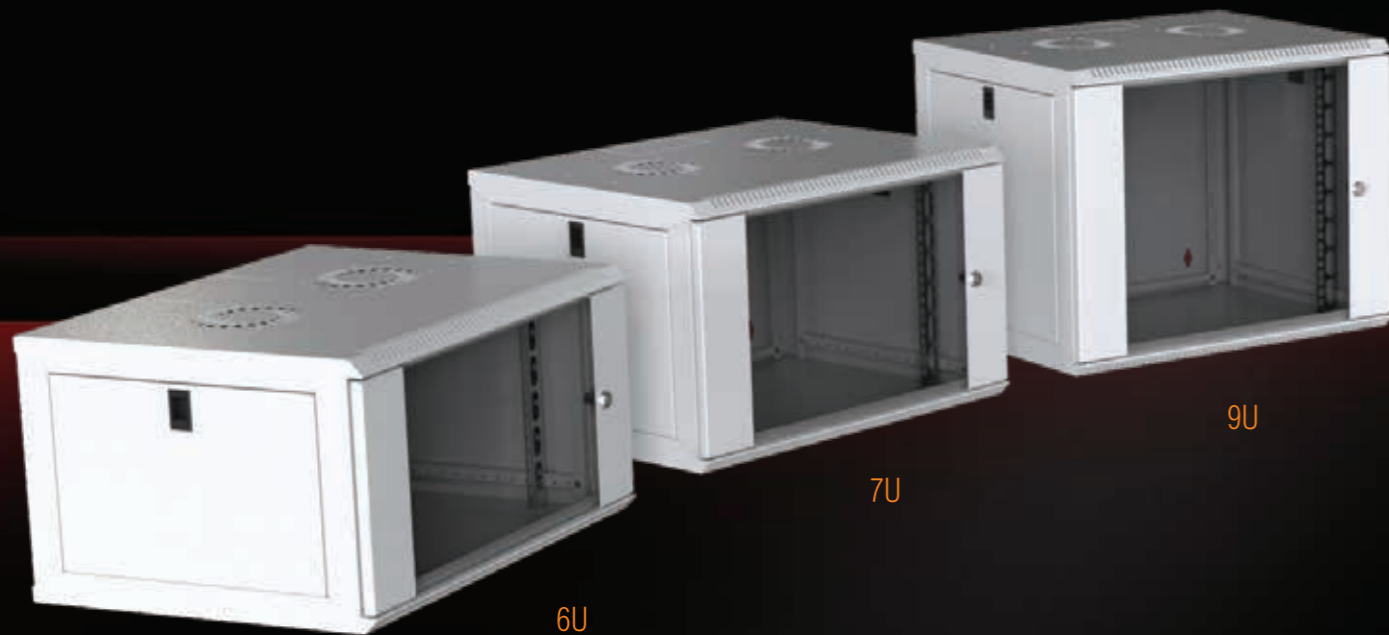

WTC SERIES NEW COM-BOX WALL TYPE CABINET

COM-BOX

Mirsan, with the new COM-BOX series gives a new angle to the understanding of the wall-type cabinet. New Series; design, advanced structural advantages, ease of use of the most importantly with the advantage of unbeatable price advantage has provided superior.

CAPACITY and VARIETY

The new COM-BOX wall type cabinets have a loading capacity of 80 kg when mounted on the wall. 2 pieces rails are used in D=450mm cabinets while 4 pieces of rails are used in D=600mm cabinets. The new COM-BOX has the width of 565mm and depths of 450mm and 600mm. The size alternatives are offered as 6U, 7U, 9U, 12U, 16U and 20U.

6U

7U

9U

12U

16U

20U

DOORS

Removable and lockable side panels of the new COM-BOX wall type cabinets offers offers easy access. Glass front door with special slotted design metal frame presents a modern view.