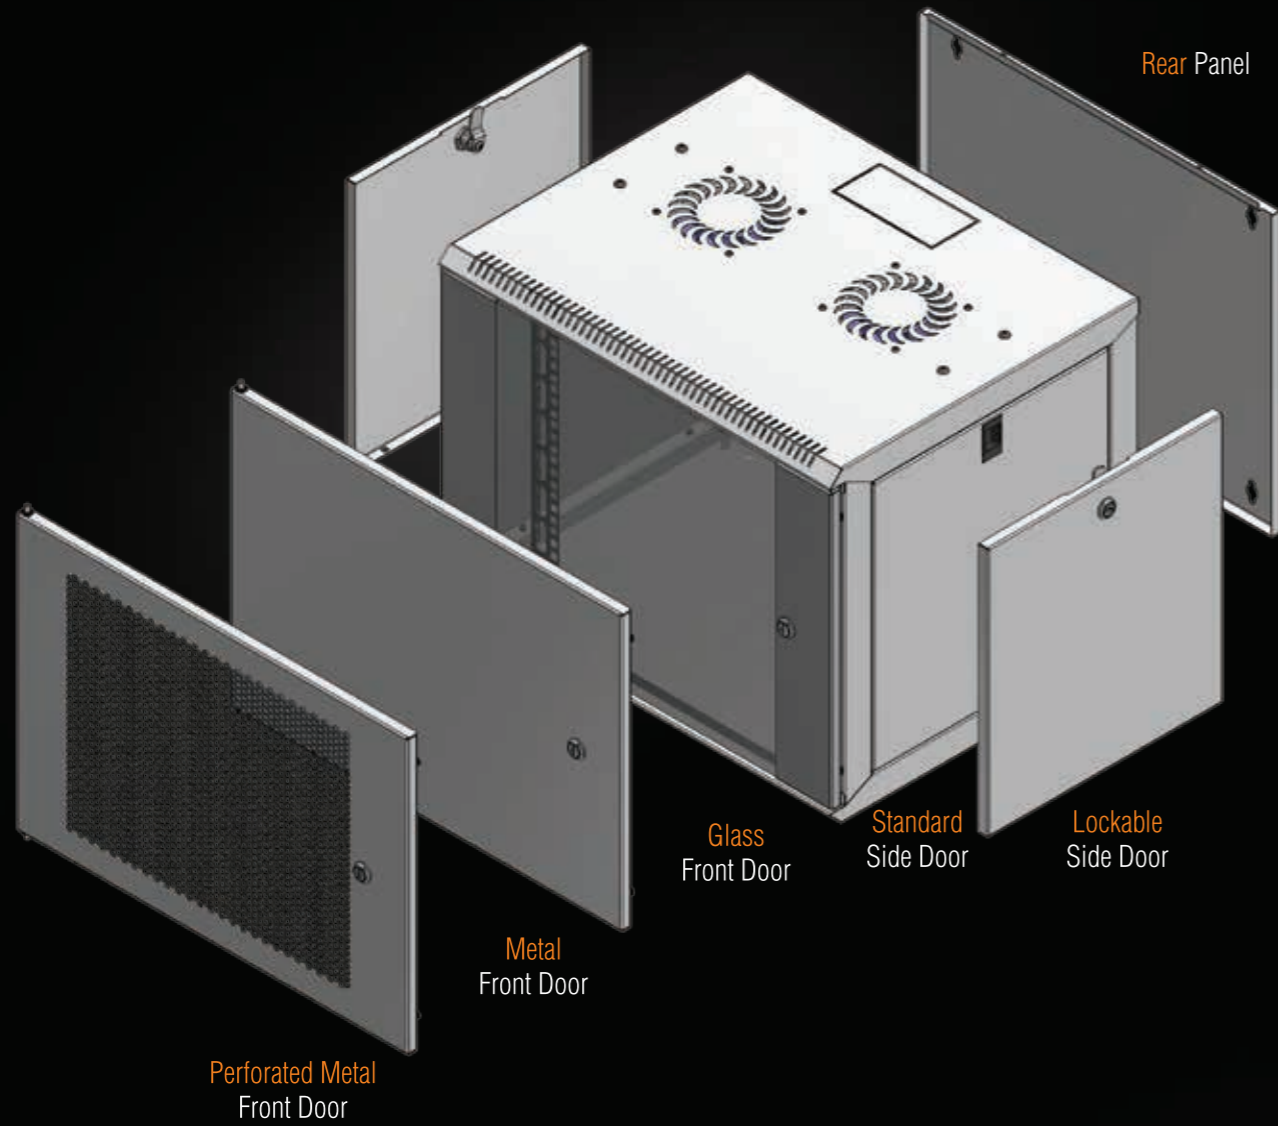

WTC SERIES NEW COM-BOX WALL TYPE CABINET

COM-BOX

Mirsan, with the new COM-BOX series gives a new angle to the understanding of the wall-type cabinet. New Series; design, advanced structural advantages, ease of use of the most importantly with the advantage of unbeatable price advantage has provided superior.

CAPACITY and VARIETY

The new COM-BOX wall type cabinets have a loading capacity of 80 kg when mounted on the wall. 2 pieces rails are used in D=450mm cabinets while 4 pieces of rails are used in D=600mm cabinets. The new COM-BOX has the width of 565mm and depths of 450mm and 600mm. The size alternatives are offered as 6U, 7U, 9U, 12U, 16U and 20U.

6U

7U

9U

12U

16U

20U

DOORS

Removable and lockable side panels of the new COM-BOX wall type cabinets offers offers easy access. Glass front door with special slotted design metal frame presents a modern view.

WALL MOUNTING

After mounting the rear panel of the cabinet on the wall with 4 screws, it is easy to hang and mount the cabinet.

MODULAR STRUCTURE

All unassembled COM-BOX cabinets are delivered in single packs offering protection for the transport.