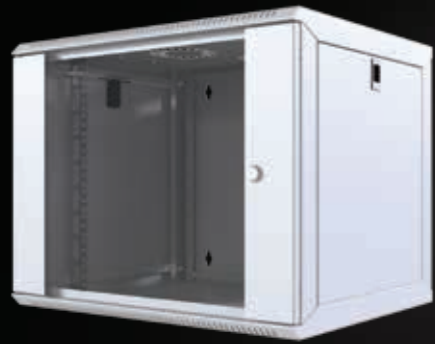

C U S T O M I Z E   Y O U R   O W N   C O L O R
C N 2 1 0 W I S E   A O N B   O M N   C O F O B

White