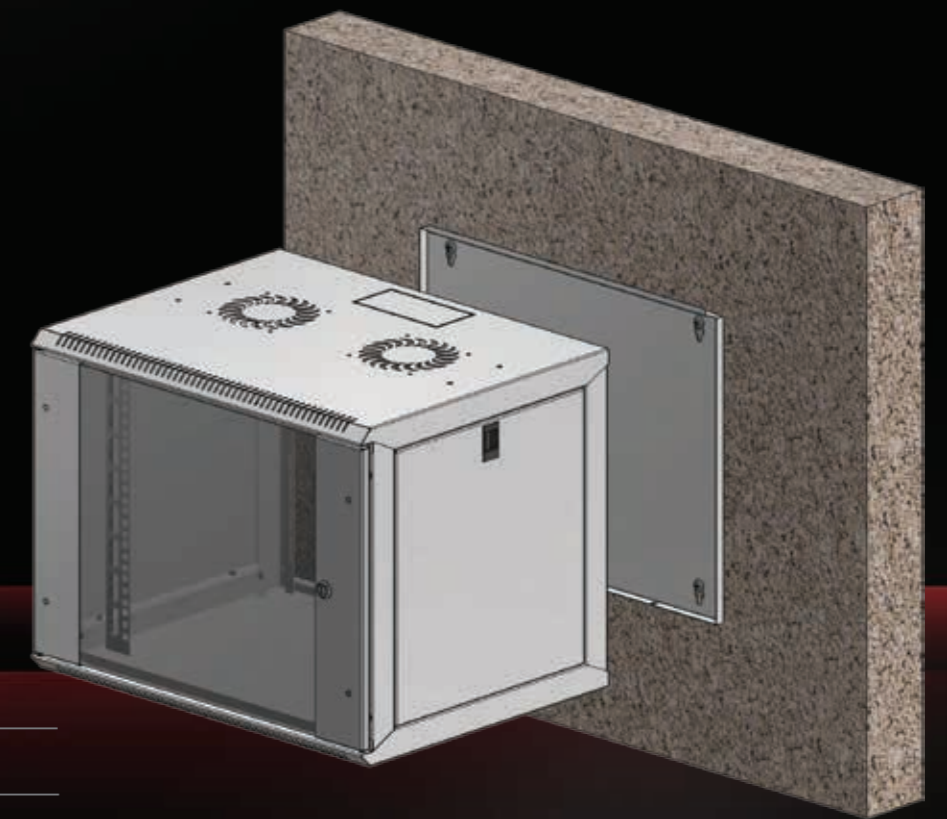

WTC SERIES NEW COM-BOX WALL TYPE CABINET

COM-BOX

Mirsan, with the new COM-BOX series gives a new angle to the understanding of the wall-type cabinet. New Series; design, advanced structural advantages, ease of use of the most importantly with the advantage of unbeatable price advantage has provided superior.

CAPACITY and VARIETY

The new COM-BOX wall type cabinets have a loading capacity of 80 kg when mounted on the wall. 2 pieces rails are used in D=450mm cabinets while 4 pieces of rails are used in D=600mm cabinets. The new COM-BOX has the width of 565mm and depths of 450mm and 600mm. The size alternatives are offered as 6U, 7U, 9U, 12U, 16U and 20U.

6U

7U

9U

12U

16U

20U

DOORS

Removable and lockable side panels of the new COM-BOX wall type cabinets offers offers easy access. Glass front door with special slotted design metal frame presents a modern view.

WALL MOUNTING

After mounting the rear panel of the cabinet on the wall with 4 screws, it is easy to hang and mount the cabinet.

MODULAR STRUCTURE

All unassembled COM-BOX cabinets are delivered in single packs offering protection for the transport.