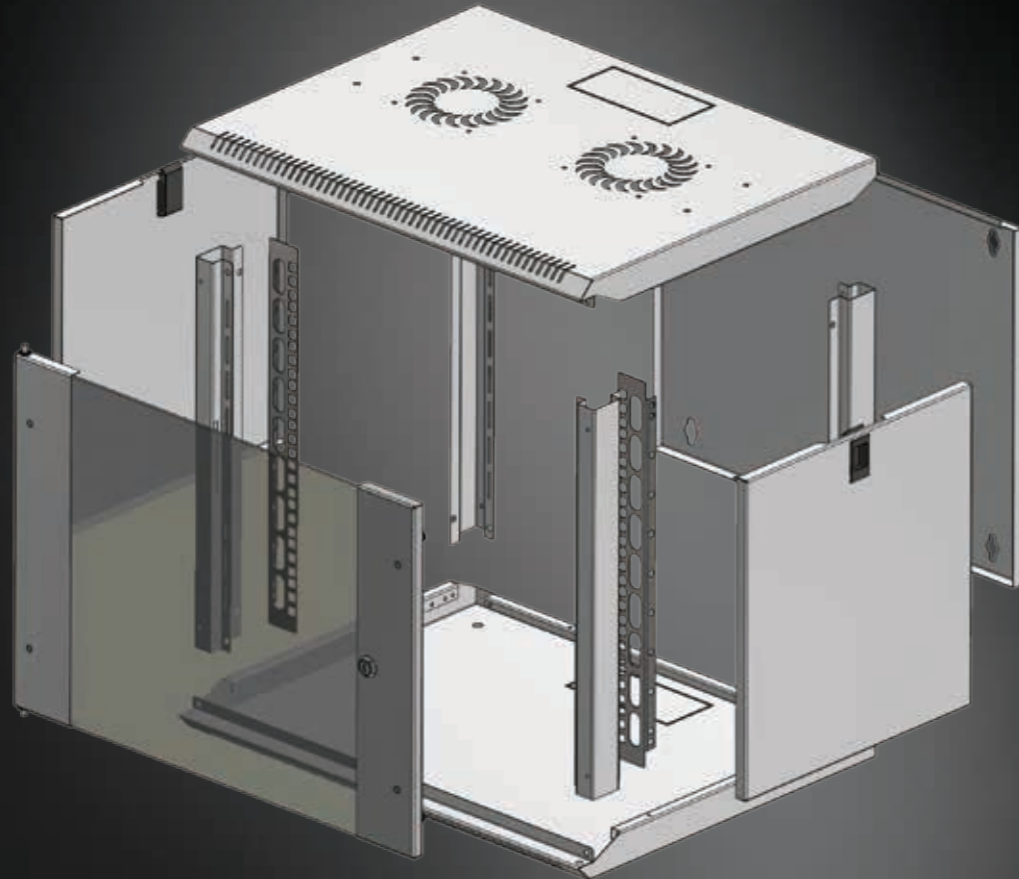

MODULAR STRUCTURE

All unassembled COM-BOX cabinets are delivered in single packs offering protection for the transport.

UNASSEMBLED COST ADVANTAGE

With unassembled delivery option, the cabinet provides 75% space saving ensuring 75% transport and stock advantage.

COM-BOX WALL TYPE UNASSEMBLED CABINETS W=565mm D=450mm

Product Code	Product Description	h Measurement (U)	Product Dimensions WxDxH (mm)	Width: Between Rails	Ah Wall Mounting Hole Gaps (mm)	h Measurement (mm)	Package Dimensions WxDxH (mm)	Number in the Package (pcs)	Product Net Weight (kg)	Product Gross Weight (kg)	Number on Pallet (pcs)	Pallet Dimensions WxDxH (mm)	Pallet Weight (kg)	DEPTH: Between rail and rear panel (mm)
MR.WTC06U45DE.XX	6U W=565mm D=450mm Demonte COM-BOX	6U	565x450x310	19"	212	300	585x470x330	1	10,0	11,5	20	1200x1300x2400	436	443
MR.WTC07U45DE.XX	7U W=565mm D=450mm Demonte COM-BOX	7U	565x450x355	19"	256	345	585x470x375	1	12,0	13,5	20	1200x1300x2400	436	443
MR.WTC09U45DE.XX	9U W=565mm D=450mm Demonte COM-BOX	9U	565x450x445	19"	345	435	585x470x465	1	15,0	16,5	16	1200x1300x2280	390	443
MR.WTC12U45DE.XX	12U W=565mm D=450mm Demonte COM-BOX	12U	565x450x580	19"	479	568	585x470x600	1	19,9	21,4	12	1200x1300x2150	350	443
MR.WTC16U45DE.XX	16U W=565mm D=450mm Demonte COM-BOX	16U	565x450x755	19"	657	746	585x470x775	1	26,5	28,0	10	1200x1300x2450	346	443
MR.WTC20U45DE.XX	20U W=565mm D=450mm Demonte COM-BOX	20U	565x450x935	19"	835	924	585x470x955	1	33,2	34,7	8	1200x1300x2250	322	443

COM-BOX WALL TYPE UNASSEMBLED CABINETS W=565mm D=600mm

Product Code	Product Description	h Measurement (U)	Product Dimensions WxDxH (mm)	Width: Between Rails	Ah Wall Mounting Hole Gaps (mm)	h Measurement (mm)	Package Dimensions WxDxH (mm)	Number in the Package (pcs)	Product Net Weight (kg)	Product Gross Weight (kg)	Number on Pallet (pcs)	Pallet Dimensions WxDxH (mm)	Pallet Weight (kg)	DEPTH: Between rail and rear panel (mm)
MR.WTC06U60DE.XX	6U W=565mm D=600mm Demonte COM-BOX	6U	565x600x310	19"	212	300	585x620x330	1	13,5	15,0	20	1200x1300x2400	436	593
MR.WTC07U60DE.XX	7U W=565mm D=600mm Demonte COM-BOX	7U	565x600x355	19"	256	345	585x620x375	1	15,5	17,0	20	1200x1300x2400	436	593
MR.WTC09U60DE.XX	9U W=565mm D=600mm Demonte COM-BOX	9U	565x600x445	19"	345	435	585x620x465	1	18,5	20,0	16	1200x1300x2280	390	593
MR.WTC12U60DE.XX	12U W=565mm D=600mm Demonte COM-BOX	12U	565x600x580	19"	479	568	585x620x600	1	23,4	24,9	12	1200x1300x2150	350	593
MR.WTC16U60DE.XX	16U W=565mm D=600mm Demonte COM-BOX	16U	565x600x755	19"	657	746	585x620x775	1	30,0	31,5	10	1200x1300x2450	346	593
MR.WTC20U60DE.XX	20U W=565mm D=600mm Demonte COM-BOX	20U	565x600x935	19"	835	924	585x620x955	1	36,7	38,2	8	1200x1300x2250	322	593

COM-BOX WALL TYPE ASSEMBLED CABINETS W=565mm D=450mm