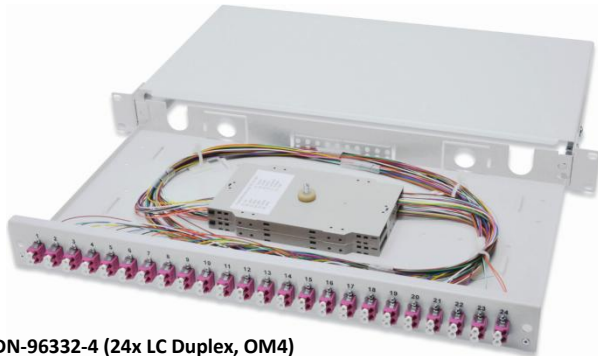

DIGITUS® Fiber Optic Splice Boxes, LC

DN-96332-4 (24x LC Duplex, OM4)

✓ Completely pre-assembled

✓ Sturdy steel sheet

✓ 6x LC DX, 12x LC DX or 24x LC DX

✓ OM2, OM3, OM4 or OS2

Abstract

DIGITUS® Fiber Optic Splice Boxes, 1U, 6x LC Duplex, 12x LC Duplex or 24x LC Duplex, various fiber classes

Features

- Sturdy carrier housing made of 1.0 mm sheet steel, powder coated
- Variable in depth of 19" rack
- Box is extensible
- Completely pre-fabricated, fiber pigtails exposed and inserted into the splice cassette(s)
- Colored pigtails
- Couplers with circonia ceramic ferrule
- Available with 6x LC Duplex, 12x LC Duplex or 24x LC Duplex
- Available as OM2, OM3, OM4 and OS2
- M20/M25 screw, cassette, cassette cover and strain relief included
- 1 height unit (44.45 mm)
- Standard color grey (RAL 7035); optional available in color black (RAL 9005)

Product Overview

The DIGITUS® Fiber optic splice boxes display a sturdy and compact design and take care of the easy crossover between fiber optic installation cables to duplex- or breakout cables. The easy installation and the optimal protection of the fibers inside of the full metal housing are just a few advantages of these splice boxes. They are fully equipped and already contain splice cassettes, pigtails color coded acc. IEC 60304 and the according couplers. Furthermore, DIGITUS® offers a various range of high quality fiber optic products like fiber optic patch cables, installation cables or cleaning tools, which represent a perfect supplement for your network.