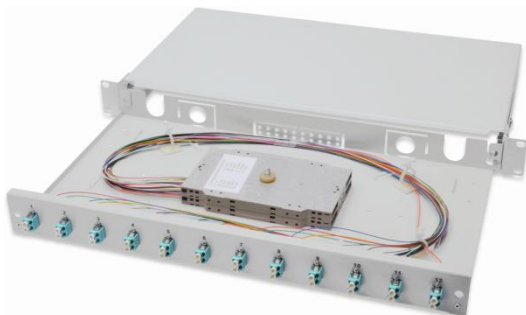

Product Images

DN-96331/3 (12x LC Duplex, OM3)