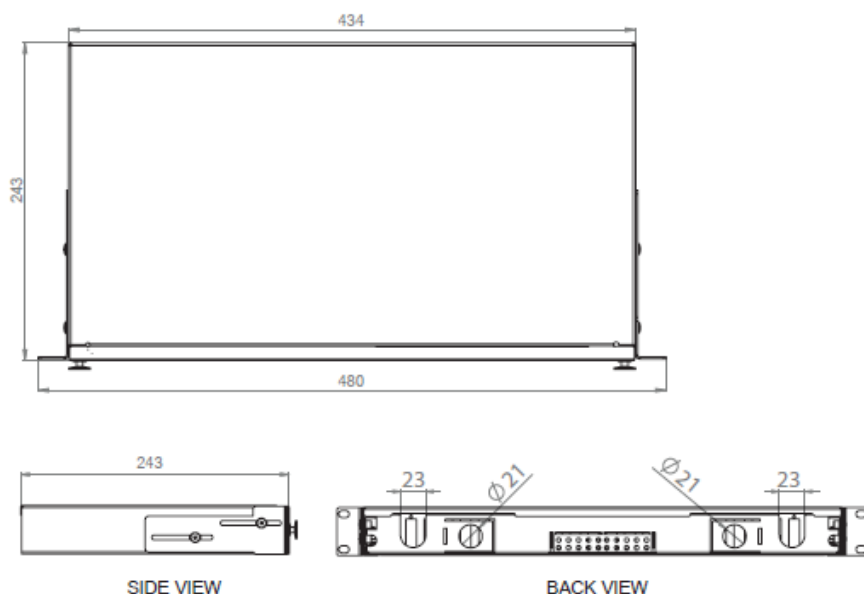

Product Images

DN-96331/3 (12x LC Duplex, OM3)

DN-96330 (6x LC Duplex, OM2)

Technical Drawings

Product Number Information

DN-96330	Fiber Optic Sliding Splice Box, 1U, equipped, 6x LC-Duplex, incl. M20/M25 screws, splice cassette, OM2, colored pigtails, adapter
DN-96331	Fiber Optic Sliding Splice Box, 1U, equipped, 12x LC-Duplex, incl. M20/M25 screws, splice cassette, OM2, colored pigtails, adapter
DN-96332	Fiber Optic Sliding Splice Box, 1U, equipped, 24x LC-Duplex, incl. M20/M25 screws, splice cassette, OM2, colored pigtails, adapter
DN-96330/3	Fiber Optic Sliding Splice Box, 1U, equipped, 6x LC-Duplex, incl. M20/M25 screws, splice cassette, OM3, colored pigtails, adapter
DN-96331/3	Fiber Optic Sliding Splice Box, 1U, equipped, 12x LC-Duplex, incl. M20/M25 screws, splice cassette, OM3, colored pigtails, adapter
DN-96332/3	Fiber Optic Sliding Splice Box, 1U, equipped, 24x LC-Duplex, incl. M20/M25 screws, splice cassette, OM3, colored pigtails, adapter
DN-96330-4	Fiber Optic Sliding Splice Box, 1U, equipped, 6x LC-Duplex, incl. M20/M25 screws, splice cassette, OM4, colored pigtails, adapter
DN-96331-4	Fiber Optic Sliding Splice Box, 1U, equipped, 12x LC-Duplex, incl. M20/M25 screws, splice cassette, OM4, colored pigtails, adapter
DN-96332-4	Fiber Optic Sliding Splice Box, 1U, equipped, 24x LC-Duplex, incl. M20/M25 screws, splice cassette, OM4, colored pigtails, adapter
DN-96330/9	Fiber Optic Sliding Splice Box, 1U, equipped, 6x LC-Duplex, incl. M20/M25 screws, splice cassette, Singlemode OS2, colored pigtails
DN-96331/9	Fiber Optic Sliding Splice Box, 1U, equipped, 12x LC-Duplex, incl. M20/M25 screws, splice cassette, Singlemode OS2, colored pigtails
DN-96332/9	Fiber Optic Sliding Splice Box, 1U, equipped, 24x LC-Duplex, incl. M20/M25 screws, splice cassette, Singlemode OS2, colored pigtails