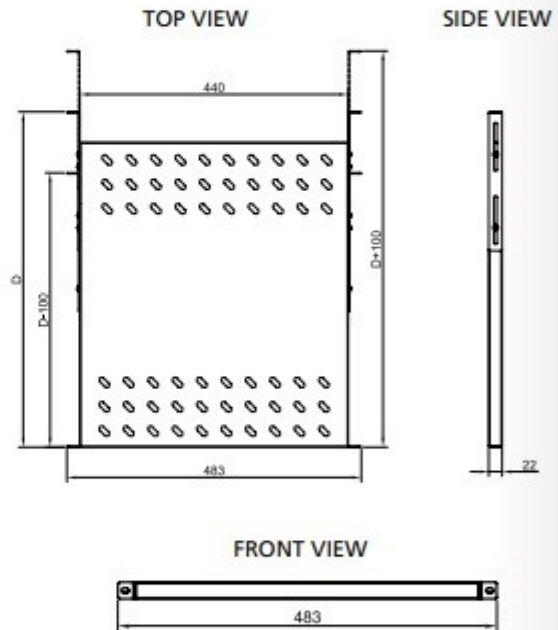

Fixed Shelf
D 600 mm

- 19" Rack mountable
- 4 fixing point
- No barrier for airflow inside of rack with slotted structure
- 50 kg static load carrying capacity

Fixed Shelf
D 800 mm

Color Options

- RAL 9005 - Siyah (Standart)
- RAL 7035 - Açık Gri (Opsiyonel)

Fixed Shelf
D 1000 mm

Fixed Shelf
D 1000 mm
(Heavy duty type)

FIXED SHELVES

Product Code	Product Description	Width (W) (mm)	Depth (D) (mm)	Height (H) (mm)	Weight (Kg)
PA CC RK SR 60	1/2U Fixed Shelf - 600 mm Depth Cabinets	483	360	22	1,80
PA CC RK SR 80	1/2U Fixed Shelf - 800 mm Depth Cabinets	483	560	22	2,80
PA CC RK SR 10	1/2U Fixed Shelf - 1000 mm Depth Cabinets	483	760	22	3,40
PA CC RK SR 10 HD	1U Fixed Shelf- 1000 mm Depth Cabinets (Heavy Duty Type)	483	760	44	5,40

**CC Means=Color Code, BL=Rall 9005 Black, LG=Rall 7035 Light Gray